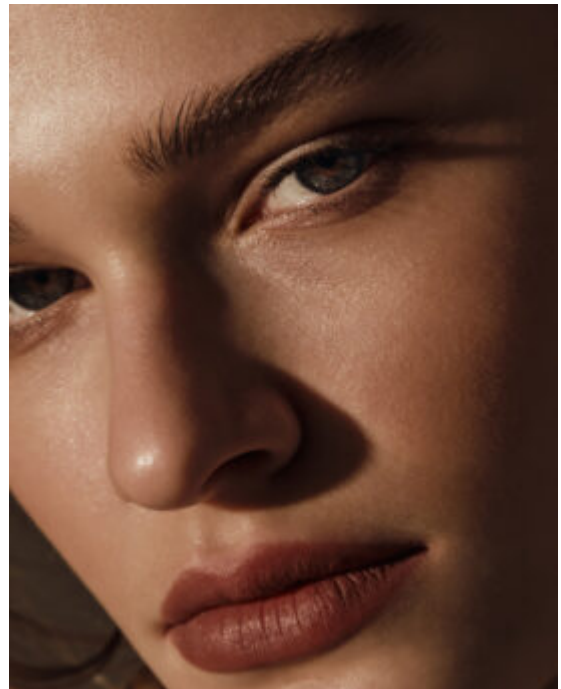

TRUE MODELS

Liza Miniaeva

178 | 83 / 57 / 94 / | Light Brown / Green

TRUE MODELS

Liza Miniaeva

178 | 83 / 57 / 94 / | Light Brown / Green

TRUE MODELS

Liza Miniaeva

178 | 83 / 57 / 94 / | Light Brown / Green

TRUE MODELS

Liza Miniaeva

178 | 83 / 57 / 94 / | Light Brown / Green