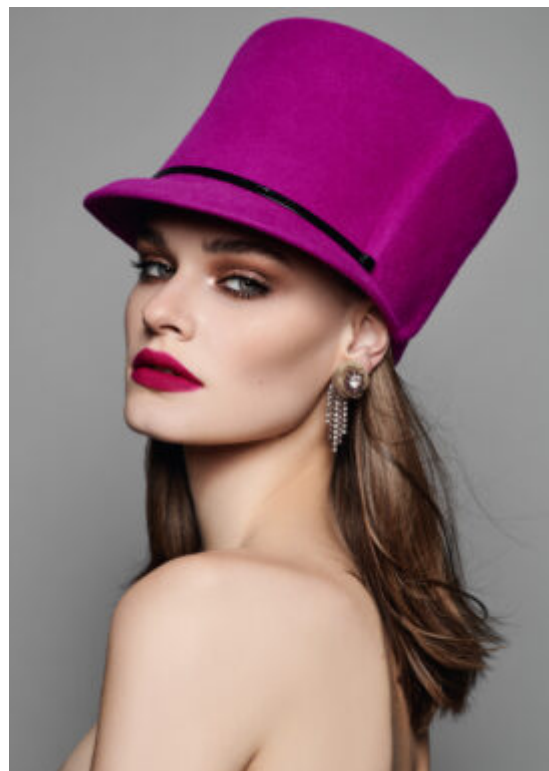

TRUE MODELS

Liza Miniaeva

178 | 83 / 57 / 94 / | Light Brown / Green

TRUE MODELS

Liza Miniaeva

178 | 83 / 57 / 94 / | Light Brown / Green

TRUE MODELS

Liza Miniaeva

178 | 83 / 57 / 94 / | Light Brown / Green

TRUE MODELS

Liza Miniaeva

178 | 83 / 57 / 94 / | Light Brown / Green